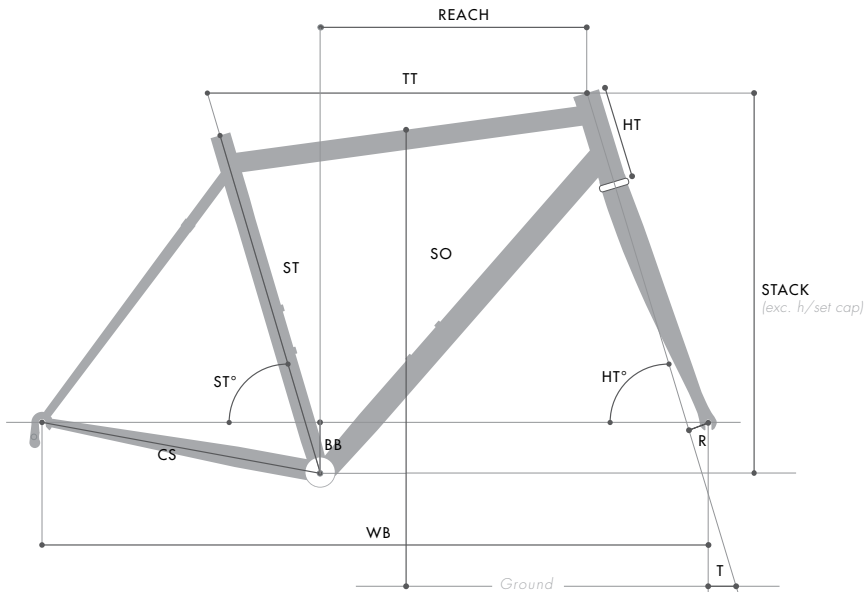

2017 Bombtrack Complete Bike Geometry

TT	Horizontal Top Tube Length (mm)
ST°	Seat Angle (°)
HT	Head tube Length (mm)
HT°	Head Angle (°)
ST	Seat Tube Length (C-T, mm)
BB	BB Drop (mm)
CS	Chainstay Length (mm)
R	Fork Offset (mm)
T	Trail (mm)
WB	Wheelbase Length (mm)
SO	Standover (mm, center tt - ground)

SCRIPT

Bike Size	S	M	L	XL
Horizontal Top Tube Length (mm)	522	540	557	576
Seat Angle (°)	75	75	75	75
Head tube Length (mm)	108	140	165	199
Head Angle (°)	72.25	72.5	72.5	73.5
Seat Tube Length (C-T, mm)	500	540	570	600
BB Drop (mm)	47	47	47	47
Chainstay Length (mm)	387	387	387	387
Fork Offset (mm)	35	35	35	35
Trail (mm)	71	68	68	63
Wheelbase Length (mm)	953	971	988	999
Standover (mm, center tt - ground)	755	791	816	848
Reach (mm)	390	400	410	420
Stack (mm)	492	524	548	584
Stem (mm)	100	100	100	100
Handlebar (mm, drop center-center)	400	400	420	420
Crankarm (mm)	165	165	165	165
Seat Post Diameter (mm)	27.2	27.2	27.2	27.2
Handlebar Size				
Width (mm, drop centre-centre)	400	400	420	420
Reach (mm)		70		
Drop (mm)		-		
Flair (°)		120		